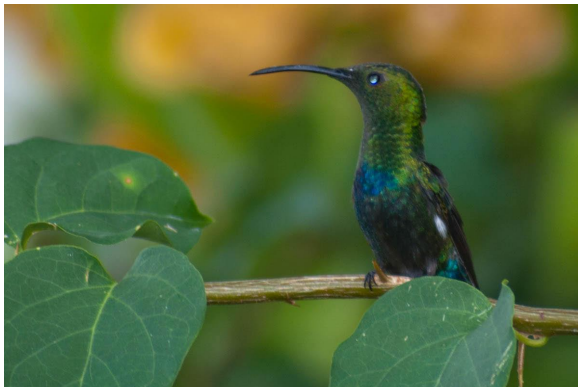

Antillean Crested Hummingbird (*Orthorhynchus cristatus*)
Species endemic to Lesser Antilles, Virgin Islands, Puerto Rico

Carib Grackle (*Quiscalus lugubris guadeloupensis*)
Species primarily Lesser Antilles, subspecies northern L.A.

Green-throated Carib (*Eulampis holosericeus*)
Species endemic to Lesser Antilles, Virgin Islands, Puerto Rico

Black-faced Grassquit (*Tiaris bicolor*)
Species primarily Caribbean, northern South America

Zenaida Dove (*Zenaida aurita aurita*)
Species endemic to Caribbean, subspecies to Lesser Antilles

Lesser Antillean Bullfinch (*Loxigilla noctis*)
Species endemic to Lesser Antilles and Virgin Islands

American Kestrel (*Falco sparverius caribaeorum*)
Subspecies endemic to Puerto Rico and Lesser Antilles

Caribbean Elaenia (*Elaenia martinica*)
Species endemic to Caribbean and coastal Central America